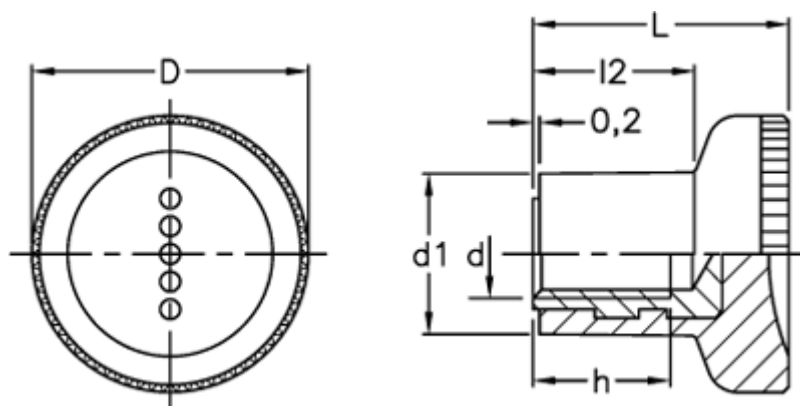

Data Sheet

Article number: 23052422114
Description: E+G Knurled knob
EKK.25-B M6-C4

Measures

D	= 25
d1	= 14.5
d 6H	= M6
h	= 12
L	= 22.5
l2	= 14.0